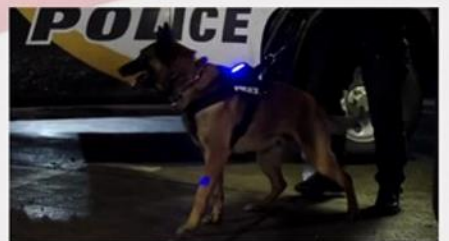

FIRST RESPONDER'S

This wearable safety light is already trusted by thousands of first responders across the world, because it offers the features their job demands and delivers the peace of mind these brave individuals deserve.

CONSTRUCTION SAFETY

Visibility on job sites can be the difference between life and death. Our wearable safety light is virtually indestructible and waterproof to handle any damage a job site can dish out. The various lighting settings allow you to be seen by your team and just as importantly, everyone else.

PERSONAL SAFETY LIGHT

Regardless of how you enjoy the outdoors – running, boating, skiing, hiking ... anything, the Elite Series is a trusted travel companion that keeps you visible, lights your way and guides you home safely after dark.